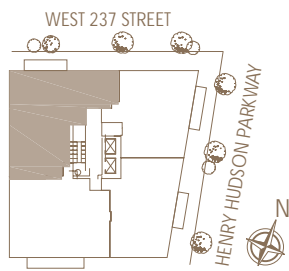

Date: _____

Notes: _____

_____

_____

_____

_____

_____

_____