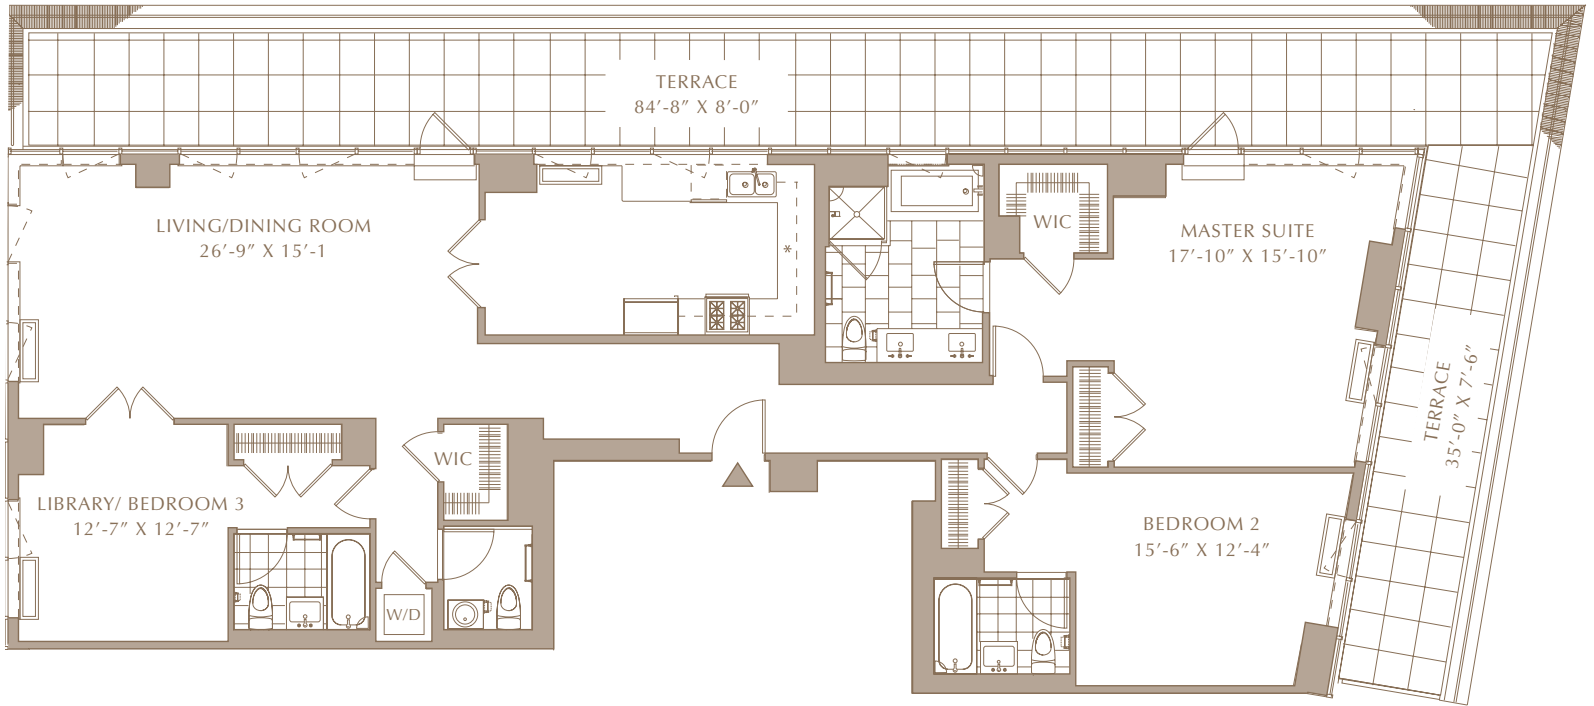

- Corner Living Room
- Windowed Kitchen
- Breakfast Area
- Ensuite Windowed Master Bath
- Walk in Closet
- Wrap-around Terrace

Date: _____

Notes: _____

_____

_____

_____

_____

_____

_____

_____