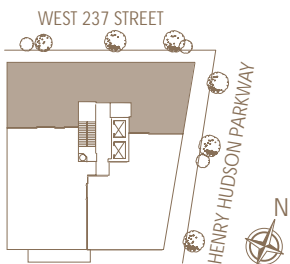

- Corner Living Room
- Windowed Kitchen
- Breakfast Area
- Ensuite Windowed Master Bath
- Walk in Closet
- Wrap-around Terrace

Date: _____

Notes: _____

_____

_____

_____

_____

_____

_____

_____