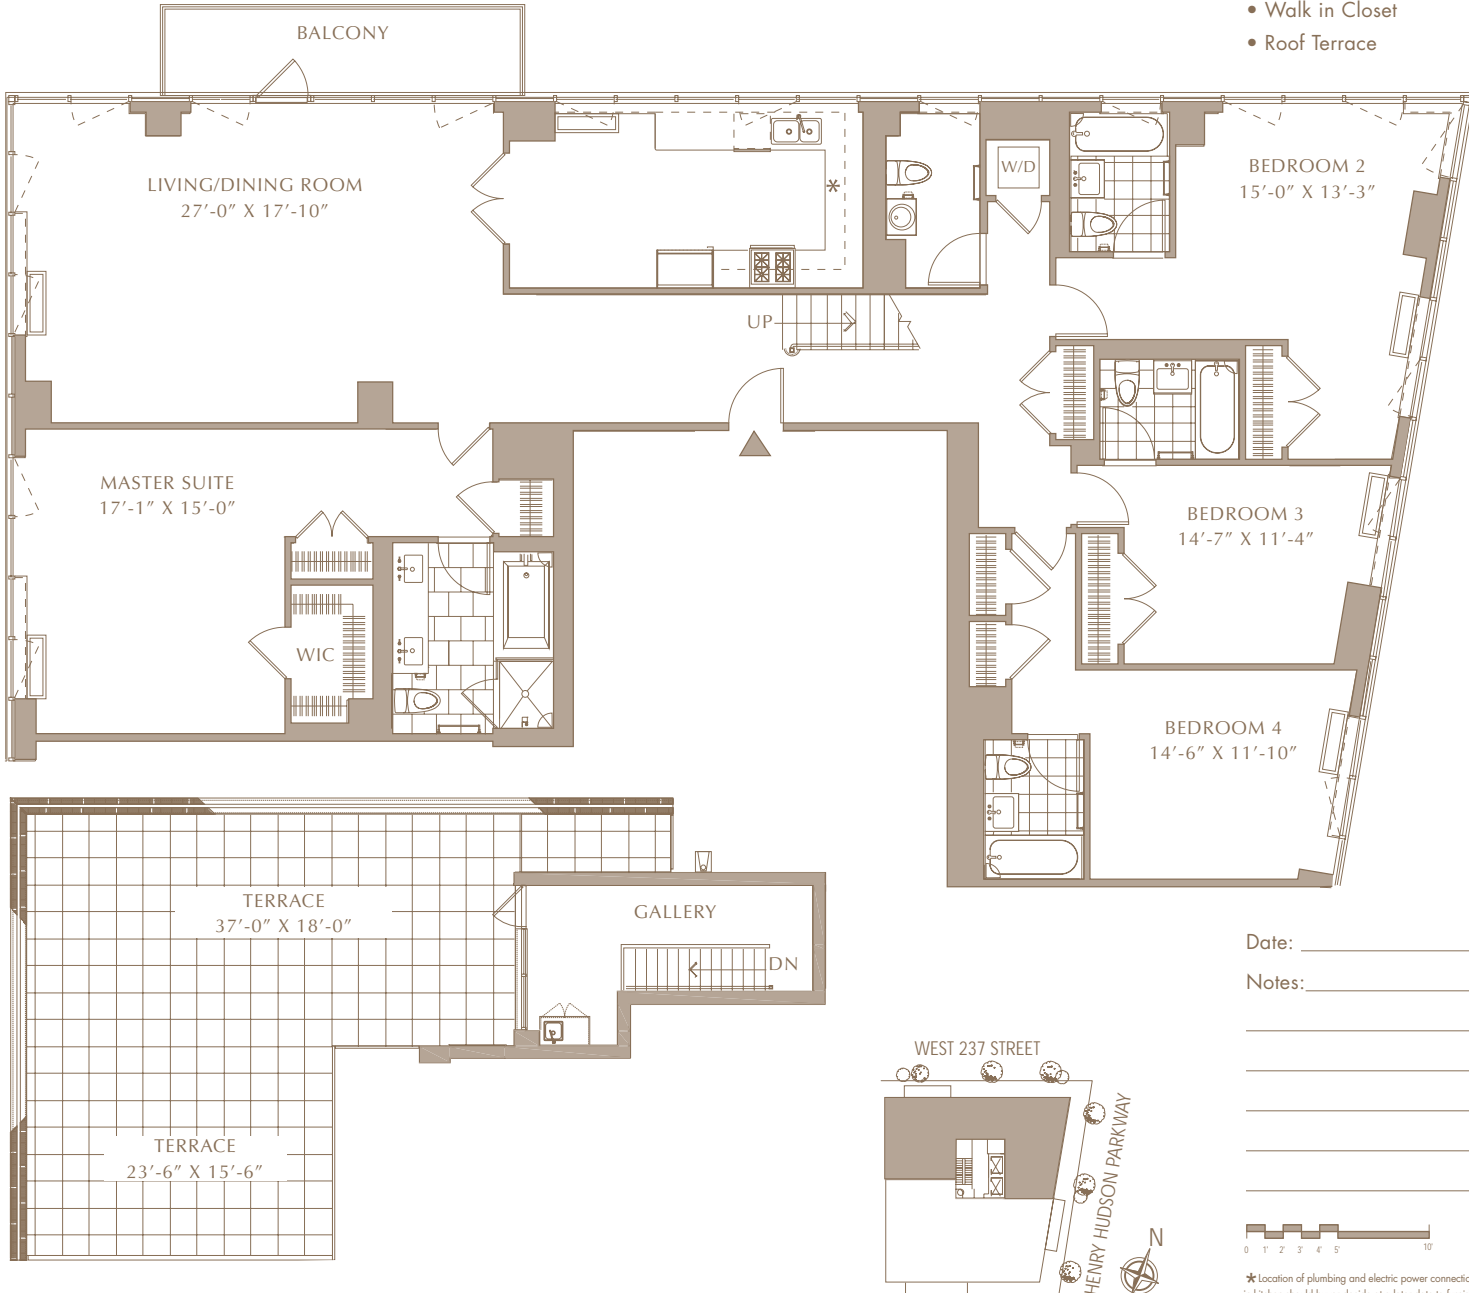

- Corner Living Room
- Windowed Kitchen
- Breakfast Area
- Ensuite Master Bath
- Walk in Closet
- Roof Terrace

Date: _____

Notes: _____

_____

_____

_____

_____