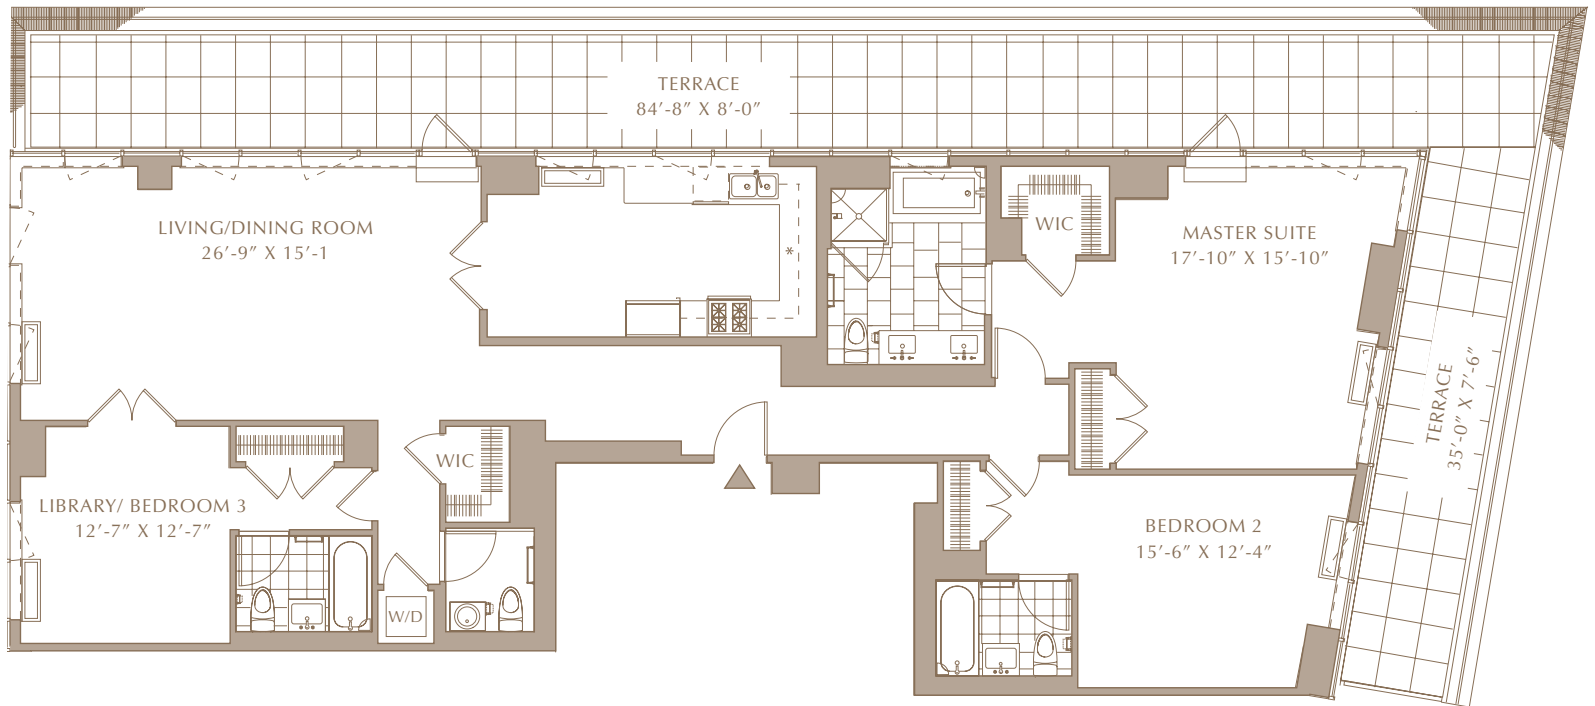

- Corner Living Room
- Windowed Kitchen
- Breakfast Area
- Ensuite Windowed Master Bath
- Walk in Closet
- Wrap-around Terrace

Date: _____

Notes: _____

_____

_____

_____

_____

_____

_____

_____